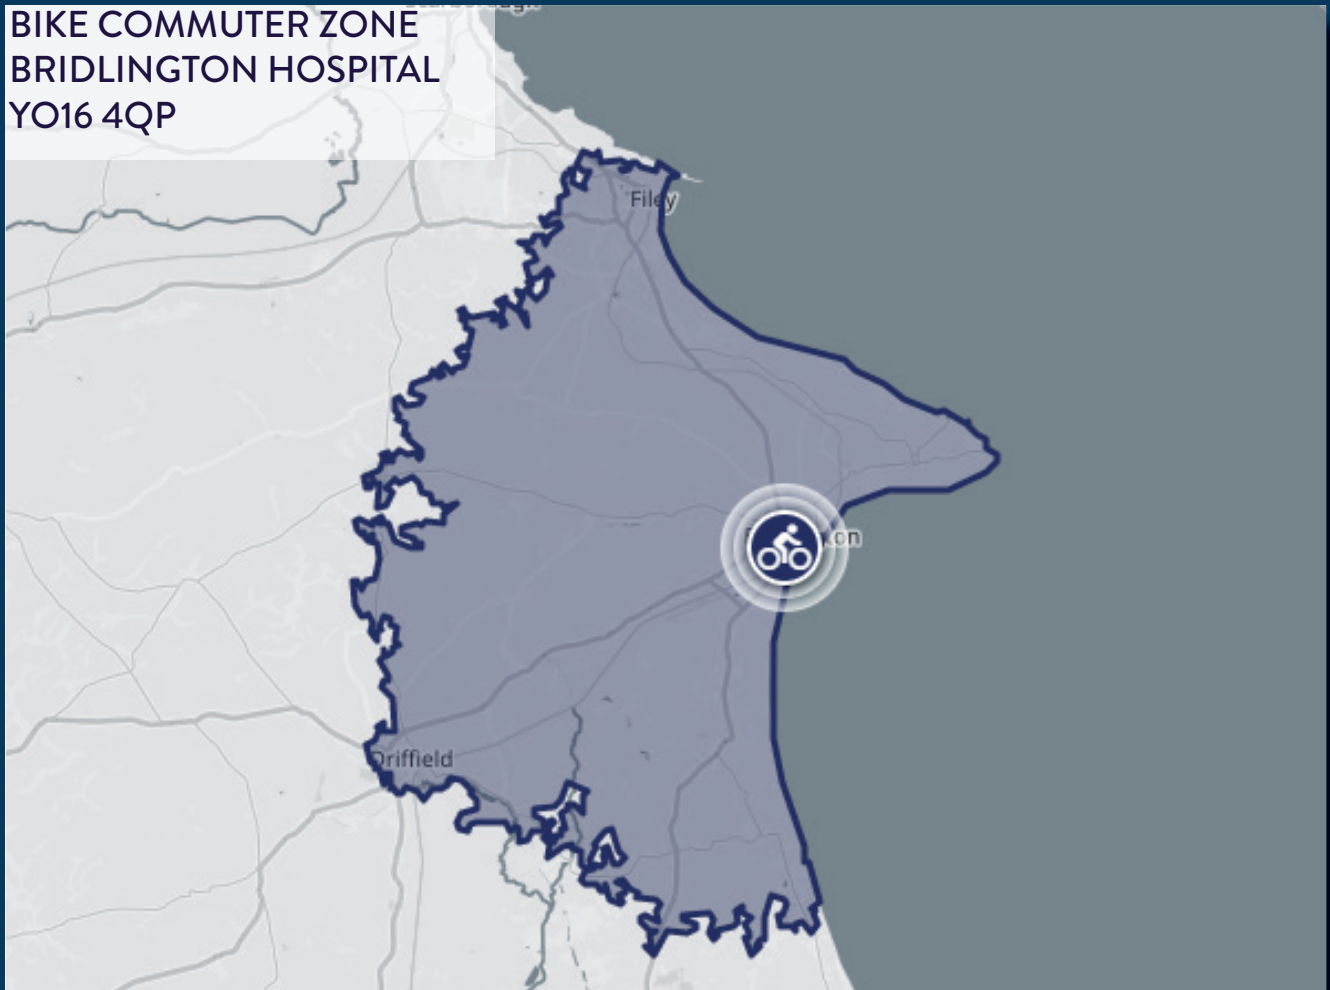

ARE YOU IN THE ZONE?

BIKE COMMUTER ZONE
BRIDLINGTON HOSPITAL
YO16 4QP

CYCLING TO WORK DOESN'T HAVE TO BE A SPRINT! CHECK OUT YOUR COMMUTER ZONE, A LEISURELY 10MPH RIDE WILL GET YOU TO WORK FROM ANY OF THE PLACES IN THE BLUE AREA IN LESS THAN AN HOUR.