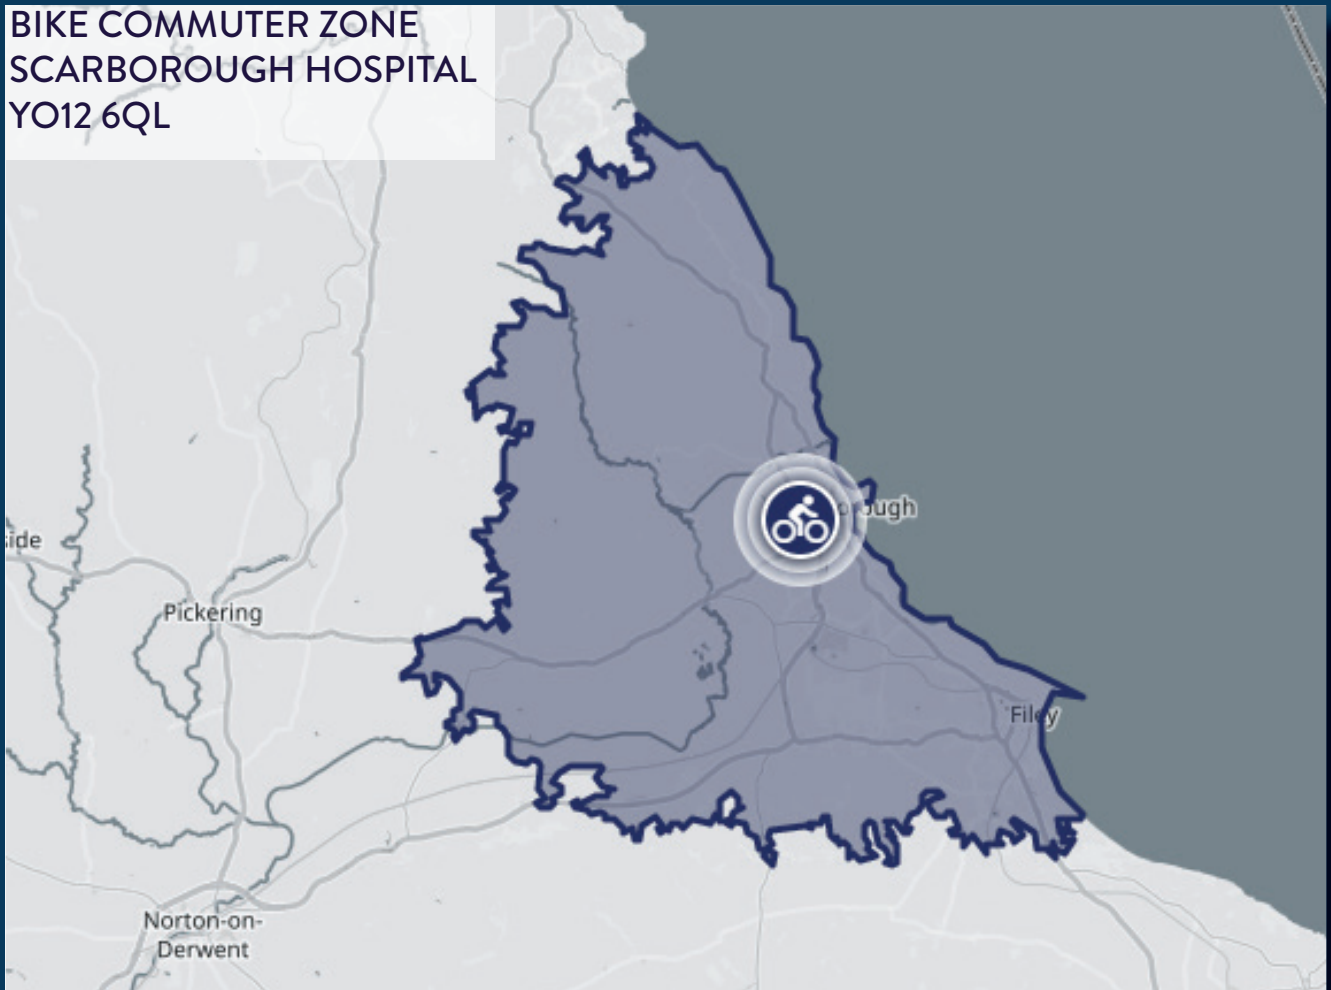

ARE YOU IN THE ZONE?

BIKE COMMUTER ZONE
SCARBOROUGH HOSPITAL
YO12 6QL

CYCLING TO WORK DOESN'T HAVE TO BE A SPRINT! CHECK OUT YOUR COMMUTER ZONE, A LEISURELY 10MPH RIDE WILL GET YOU TO WORK FROM ANY OF THE PLACES IN THE BLUE AREA IN LESS THAN AN HOUR.

SHOP NOW

SCAN ME

WWW.CYCLESOLUTIONS.INFO/YSNHS

NHS
York and Scarborough
Teaching Hospitals
NHS Foundation Trust

Connect with us!

0330 100 2480 
info@cyclesolutions.co.uk 
www.cyclesolutions.info 

@cyclesoluk    