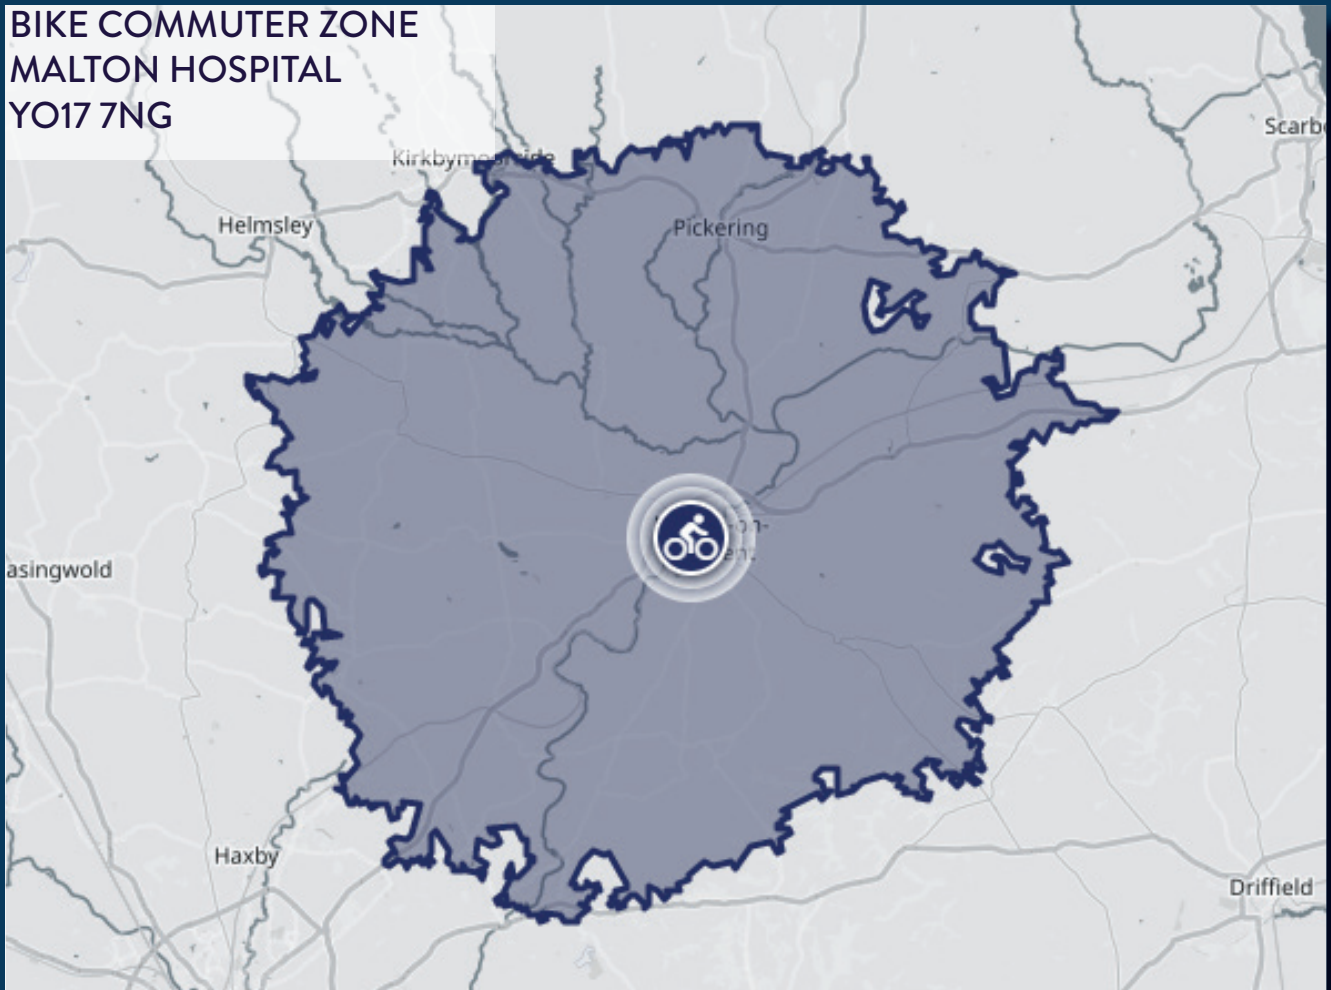

ARE YOU IN THE ZONE?

BIKE COMMUTER ZONE
MALTON HOSPITAL
YO17 7NG

CYCLING TO WORK DOESN'T HAVE TO BE A SPRINT! CHECK OUT YOUR COMMUTER ZONE, A LEISURELY 10MPH RIDE WILL GET YOU TO WORK FROM ANY OF THE PLACES IN THE BLUE AREA IN LESS THAN AN HOUR.