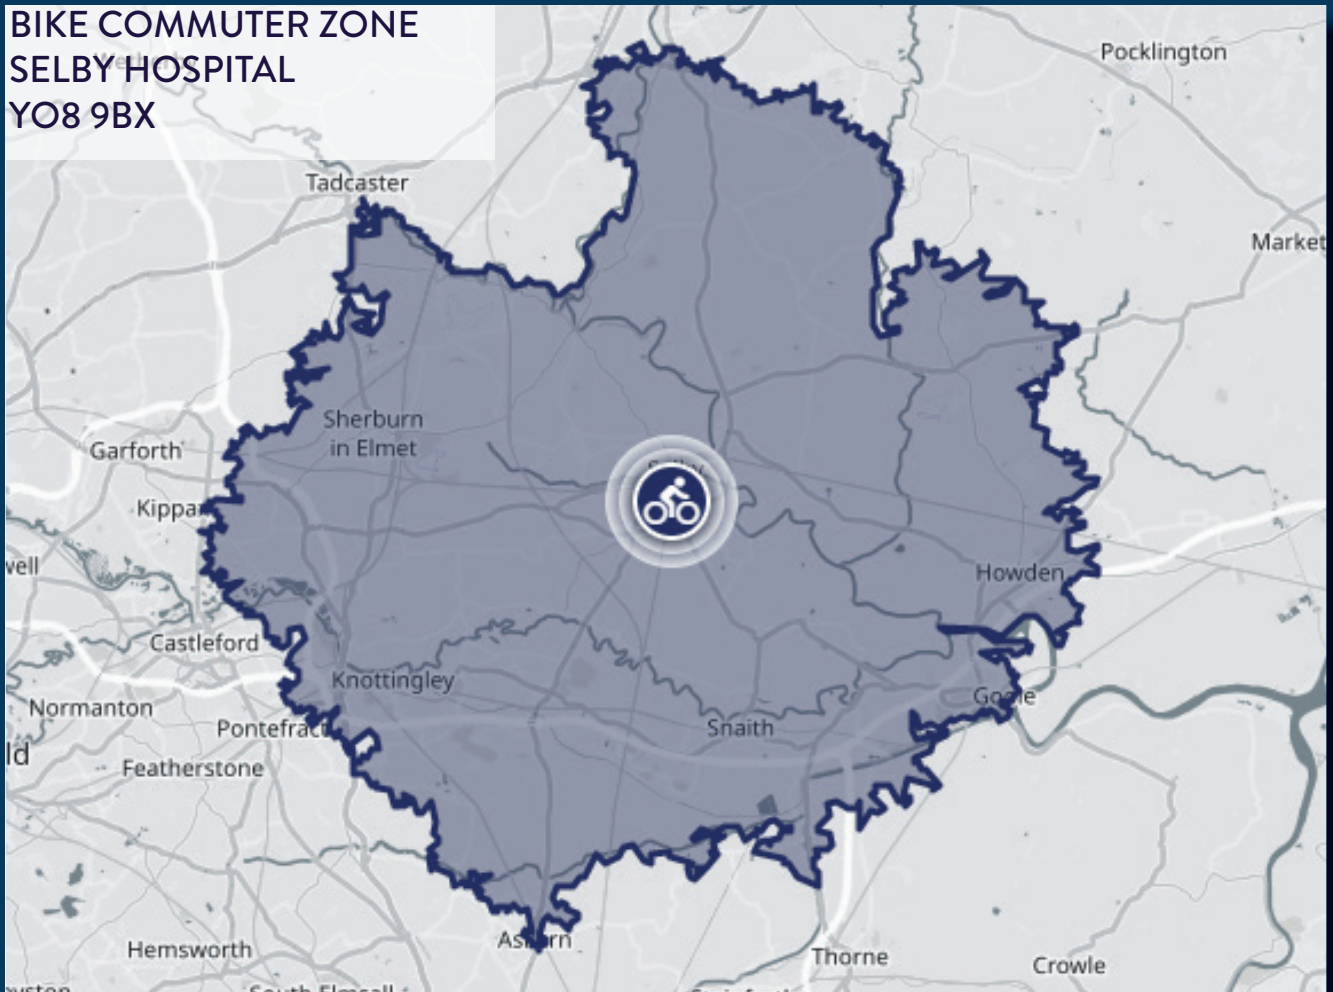

ARE YOU IN THE ZONE?

BIKE COMMUTER ZONE
SELBY HOSPITAL
YO8 9BX

CYCLING TO WORK DOESN'T HAVE TO BE A SPRINT! CHECK OUT YOUR COMMUTER ZONE, A LEISURELY 10MPH RIDE WILL GET YOU TO WORK FROM ANY OF THE PLACES IN THE BLUE AREA IN LESS THAN AN HOUR.

SHOP NOW

SCAN ME

WWW.CYCLESOLUTIONS.INFO/YSNHS

NHS
York and Scarborough
Teaching Hospitals
NHS Foundation Trust

Connect with us!

0330 100 2480
info@cyclesolutions.co.uk
www.cyclesolutions.info

@cyclesoluk